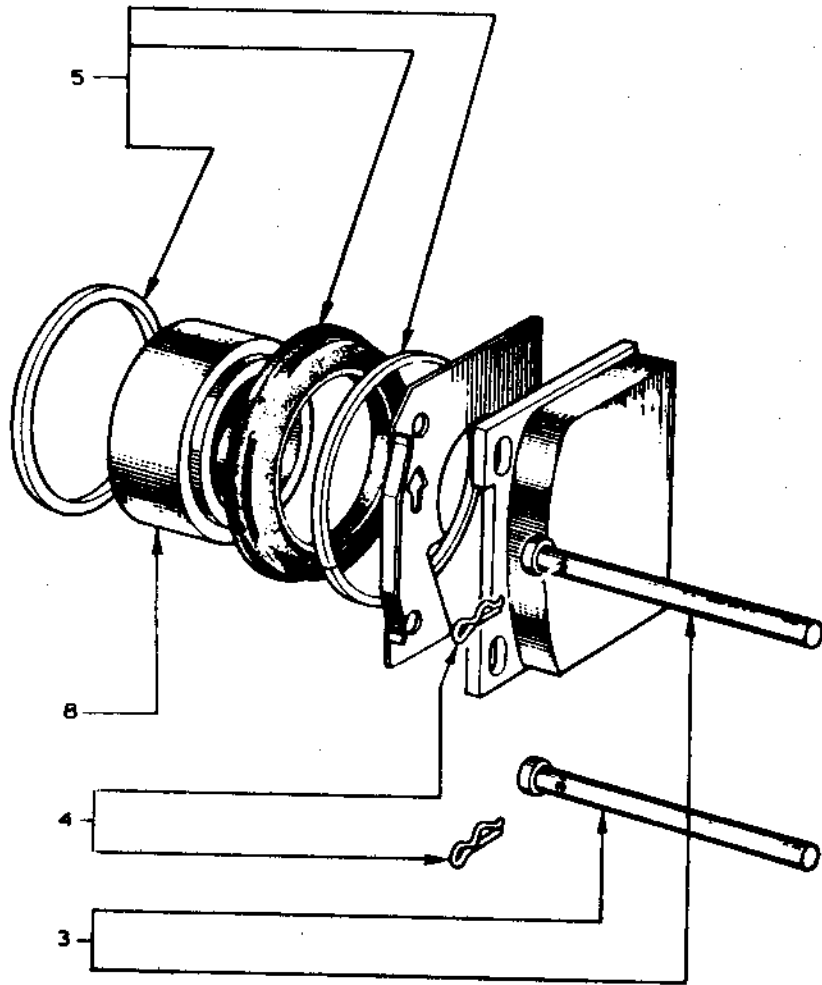

0972.

JB2.

PLATE Ref: No.	PART NO.	QUANTITY					STEERING		DESCRIPTION	CHANGE POINT	BULLETIN REF.
		ALL	T/C	T/C Fed.	Special	Spec. Fed.	LH	RH			
JB33	A074 J 6019Z	1	1	1	1		*		Hose Vacuum, - Bundy pipe to 'T' Piece Connecting		
JB34	A074 J 6040Z	1	1	1	1		*		'T' Piece.		
JB35	A074 J 6019Z	1	1	1	1		*		Hose. Vacuum, - 'T' Piece to Front Servo Unit.		
JB36	A074 J 6020Z	1	1	1	1		*		Hose. Vacuum, - 'T' Piece to Rear Servo Unit.		

JC

PLATE Ref: No.	PART NO.	QUANTITY					STEERING		DESCRIPTION	CHANGE POINT	BULLETIN REF
		ALL	T/C	T/C Fed.	Special	Spec. Fed.	LH	RH			
JC1	A036 J 6105Z	1							Caliper. L/H, (Less Pads)		
	A036 J 6106Z	1							Caliper. R/H, (Less Pads)		
JC2	A074 J 0188Z	1							Pad. Brake, - Set		
JC3	X036 J 6011Z	4							Pin. Pad Retaining,		
JC4	X036 J 6012Z	4							Clip. Pin Retaining,		
JC5	X036 J 6003Z	AR							Kit. Caliper Repair,		
JC6	X036 J 6004Z	2							Screw. Bleed,		
JC7	X036 J 6005Z	2							Cover. Bleed Screw,		
JC8	X036 J 6000Z	4							Piston.		