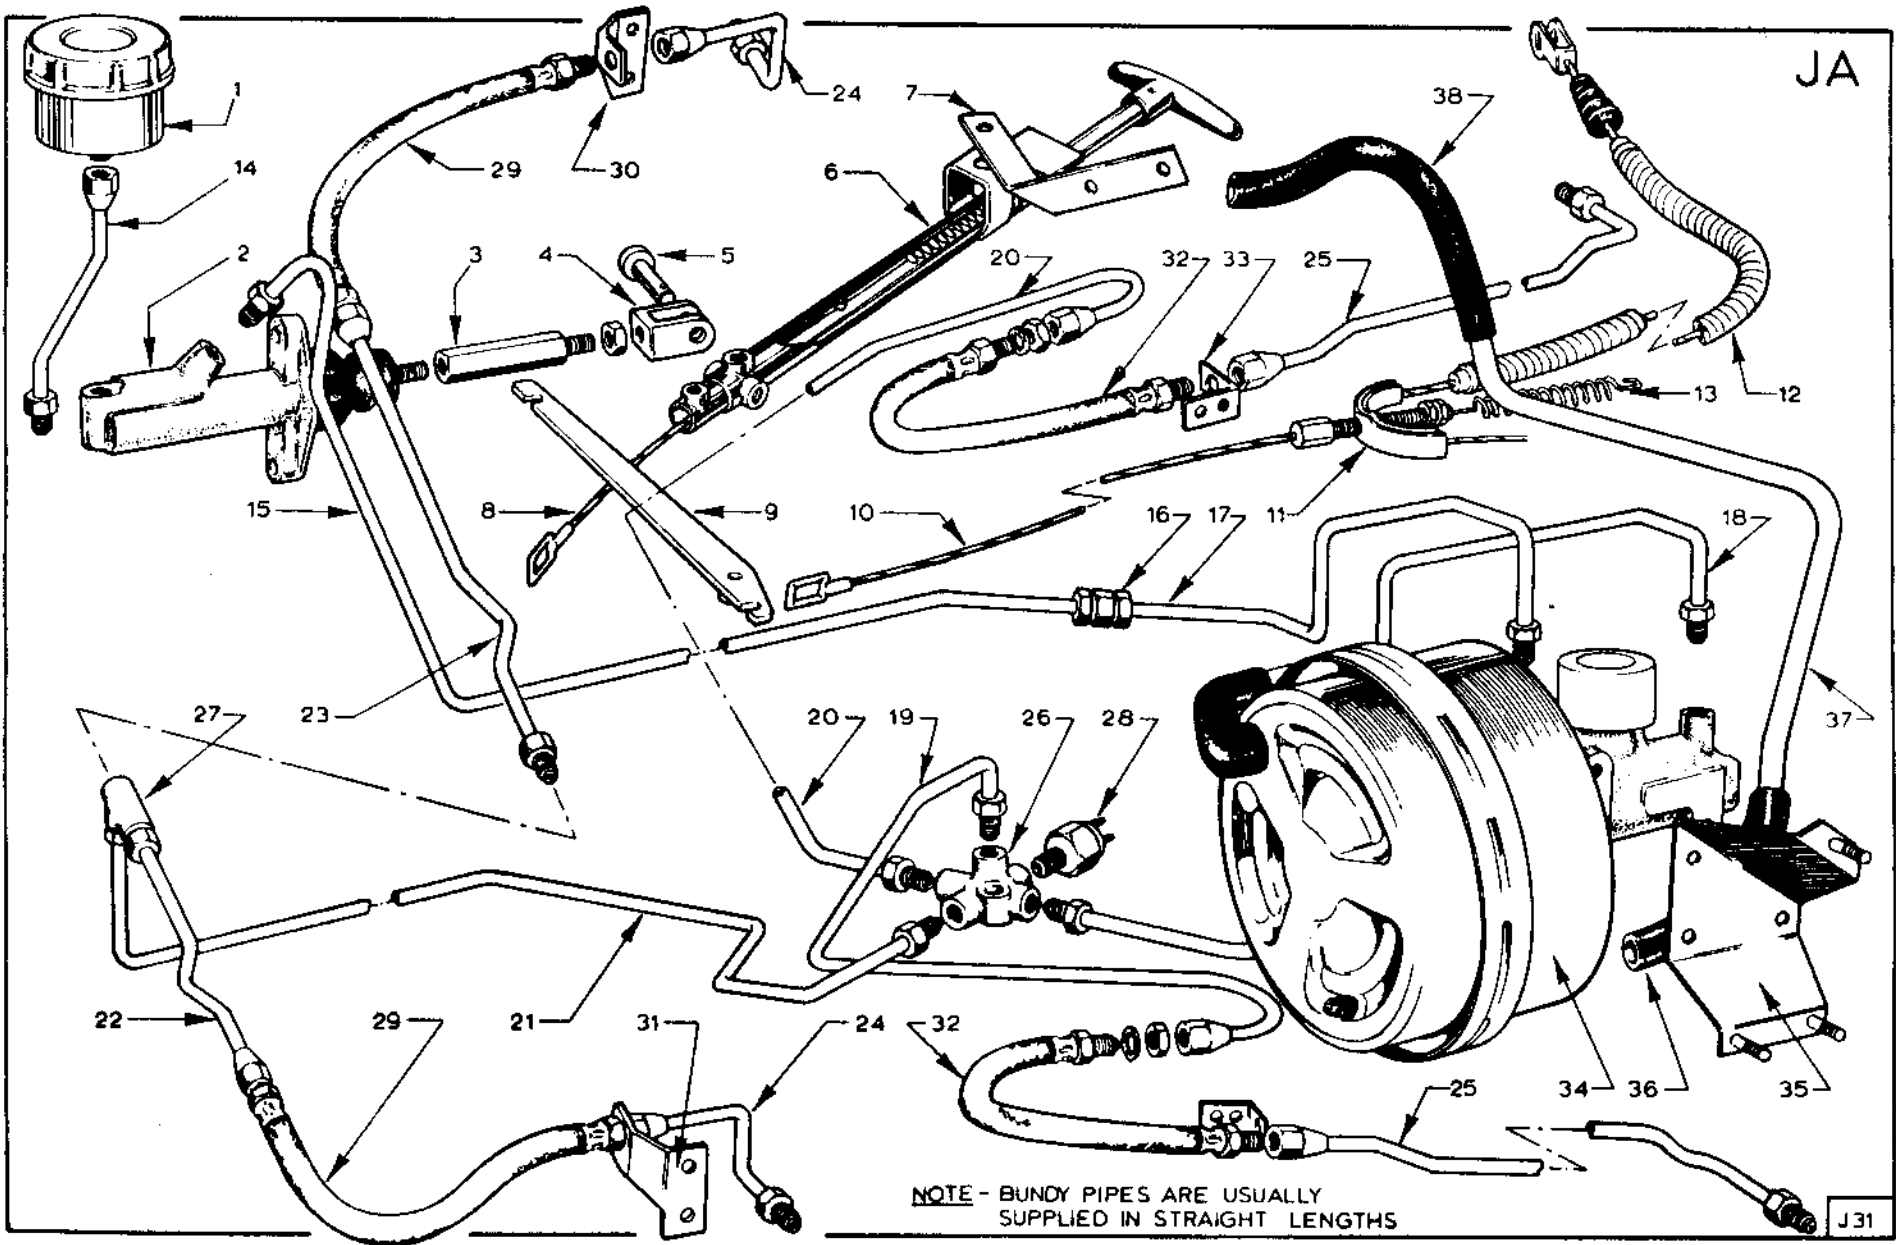

JA

NOTE - BUNDY PIPES ARE USUALLY SUPPLIED IN STRAIGHT LENGTHS

J31

PLATE Ref: No.	PART NO.	QUANTITY					STEERING		DESCRIPTION	CHANGE POINT	BULLETIN RE
		ALL	T/C	T/C Fed.	Special	Spec. Fed.	LH	RH			
									<u>HANDBRAKE ASSEMBLY (ALL VARIANTS) & SINGLE BRAKING SYSTEM.</u>		
JA1	X046 J 6019W		1		1		*	*	Reservoir.		
	X046 J 6041Z		1		1		*	*	Cap. Reservoir,		
	X046 J 0048Z		1		1		*	*	Bracket. Mounting,		
JA2	X046 J 6018W		1		1		*	*	Cylinder. Master,		
	X046 J 6015Z		1		1		*	*	Kit. Master Cylinder Servicing,		
JA3	A074 J 0193Z		1		1		*	*	Adaptor. Push Rod,		
JA4	X046 J 0076Z		1		1		*	*	Clevis. Push Rod,		
JA5	W0084		1		1		*	*	Pin. Clevis,		
	W0086		1		1		*	*	Pin. Split,		
JA6	C036 J 0752W		1		1			*	Assembly. Handbrake, - R/H,		
	C036 J 0751W		1	1	1	1	*		Assembly. Handbrake, - L/H,		
	7	1							Screw. Handbrake to Bracket,		
	211	1							Nut.		
JA7	X054 J 0104Z		1		1			*	Bracket. Handbrake, - R/H,		
	X054 J 0103Z		1	1	1	1	*		Bracket. Handbrake, - L/H,		
	7	2							Screw. Bracket Securing,		
	118	2							Washer.		