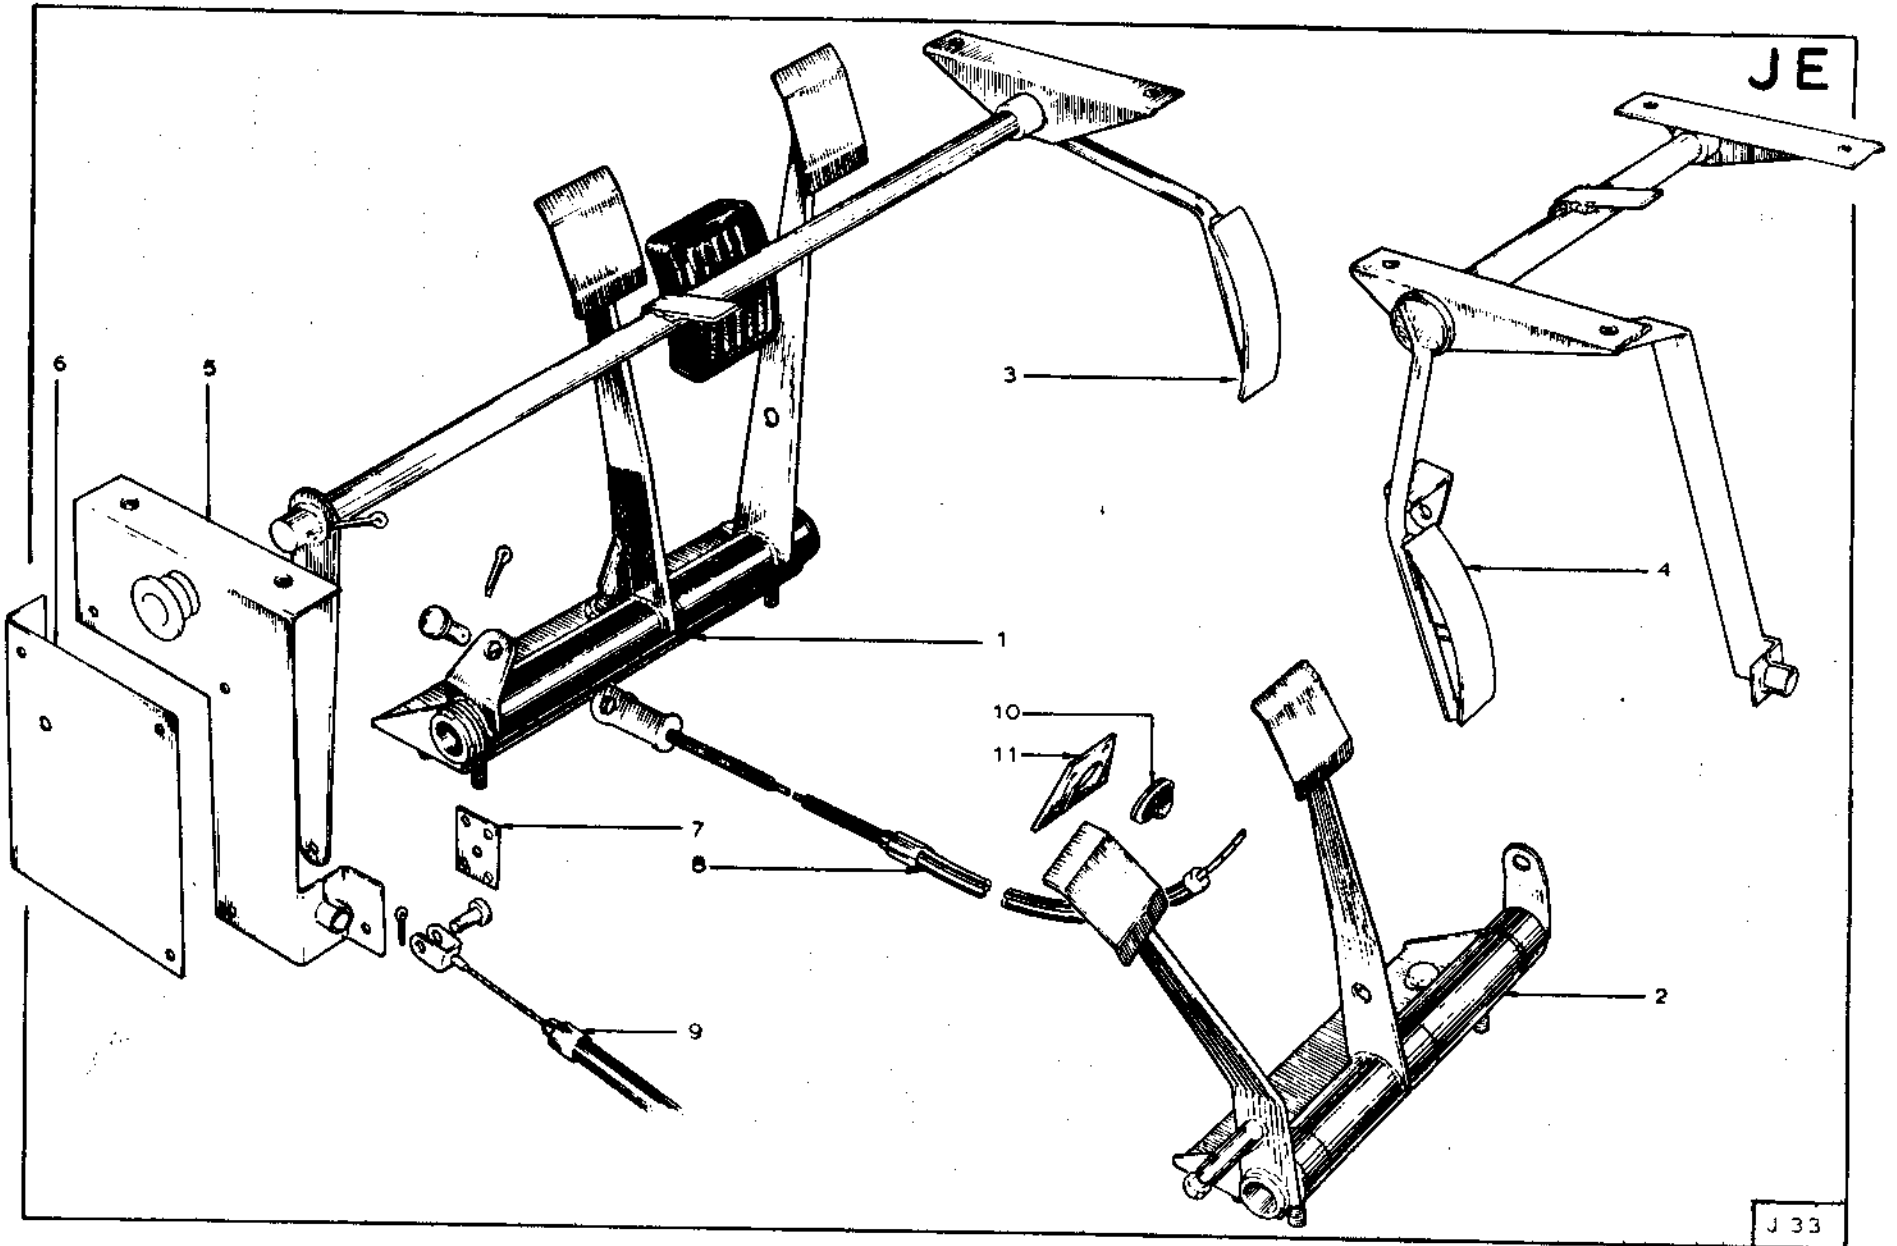

PLATE Ref: No.	PART NO.	QUANTITY					STEERING		DESCRIPTION	CHANGE POINT	BULLETIN REF
		ALL	T/C	T/C Fed.	Special	Spec. Fed.	LH	RH			
JD 2	A074 J 6044Z				4	4	*	*	Shoe. Brake,		
JD6	A074 J 6046W				2	2	*	*	Assembly. Wheel Cylinder		
	A074 J 6047Z				AR	AR	*	*	Kit. Cylinder Servicing,		
JD11	A074 J 6049W				1	1	*	*	Unit. Adjuster - L/H		
	A074 J 6048W				1	1	*	*	Unit. Adjuster - R/H		
	13	8							Screw. Brake Assembly to Radius Arm,		
	116	8							Washer.		

PLATE Ref: No.	PART NO.	QUANTITY					STEERING		DESCRIPTION	CHANGE POINT	BULLETIN REF
		ALL	T/C	T/C Fed.	Special	Spec. Fed.	LH	RH			
JE1	D074 J 0746Z		1		1			*	Assembly. Brake and Clutch Pedal,		
JE2	A074 J 0203W		1	1	1	1		*	Assembly. Brake and Clutch Pedal,		
JE3	B074 J 0185Z		1		1			*	Assembly. Throttle Pedal,		
JE4	A074 J 0205Z		1	1	1	1		*	Assembly. Throttle Pedal,		
JE5	A074 J 0196Z		1		1			*	Abutment. Throttle Cable,		
JE6	A074 J 0198Z		1		1			*	Plate. Cable Abutment Cover,		
JE7	A074 J 0200Z		1		1			*	Plate. Backing,		
JE8	D074 Q 0037W		1		1			*	Cable. Clutch,		
	D074 Q 0040W		1	1	1	1		*	Cable. Clutch,		
	W0084	1							Pin. Clevis,		
	W0086	1							Pin. Split,		
JE9	B074 E 0147Z		1		1			*	Cable. Throttle, (Dellorto Carbs).		
	D074 E 0149Z		1		1			*	Cable. Throttle, (Dellorto Carbs).		
	C074 E 0148Z			1		1			Cable. Throttle, (Stromberg Carbs).		
	W0084	1							Pin. Clevis,		
	W0086	1							Pin. Split,		
	A074 E 0464Z		1		1			*	Spring. Throttle Return,		
	A026 S 0028Z			1		1			Spring. Throttle Return,		
JE10	X050 B 6158Z		2		2			*	Grommet. Throttle/Clutch Cable, - Bulkhead.		
	X050 B 6158Z		1	1	1	1		*	Grommet. Throttle/Clutch Cable, - Bulkhead.		