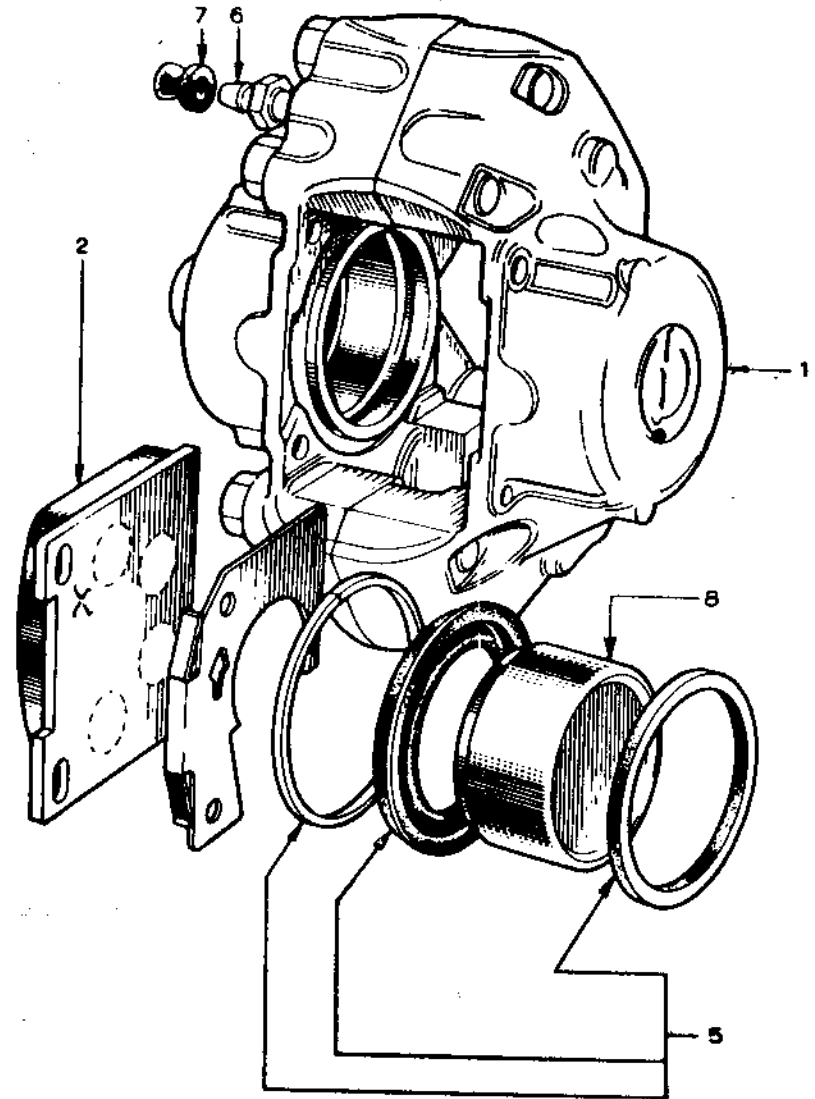

0972.

JB2.

PLATE Ref: No.	PART NO.	QUANTITY					STEERING		DESCRIPTION	CHANGE POINT	BULLETIN REF.
		ALL	T/C	T/C Fed.	Special	Spec. Fed.	LH	RH			
JB33	A074 J 6019Z	1	1	1	1		*		Hose Vacuum, - Bundy pipe to 'T' Piece Connecting		
JB34	A074 J 6040Z	1	1	1	1		*		'T' Piece.		
JB35	A074 J 6019Z	1	1	1	1		*		Hose. Vacuum, - 'T' Piece to Front Servo Unit.		
JB36	A074 J 6020Z	1	1	1	1		*		Hose. Vacuum, - 'T' Piece to Rear Servo Unit.		

JC

PLATE Ref: No.	PART NO.	QUANTITY					STEERING		DESCRIPTION	CHANGE POINT	BULLETIN REF
		ALL	T/C	T/C Fed.	Special	Spec. Fed.	LH	RH			
JC1	A036 J 6105Z	1							Caliper. L/H, (Less Pads)		
	A036 J 6106Z	1							Caliper. R/H, (Less Pads)		
JC2	A074 J 0188Z	1							Pad. Brake, - Set		
JC3	X036 J 6011Z	4							Pin. Pad Retaining,		
JC4	X036 J 6012Z	4							Clip. Pin Retaining,		
JC5	X036 J 6003Z	AR							Kit. Caliper Repair,		
JC6	X036 J 6004Z	2							Screw. Bleed,		
JC7	X036 J 6005Z	2							Cover. Bleed Screw,		
JC8	X036 J 6000Z	4							Piston.		